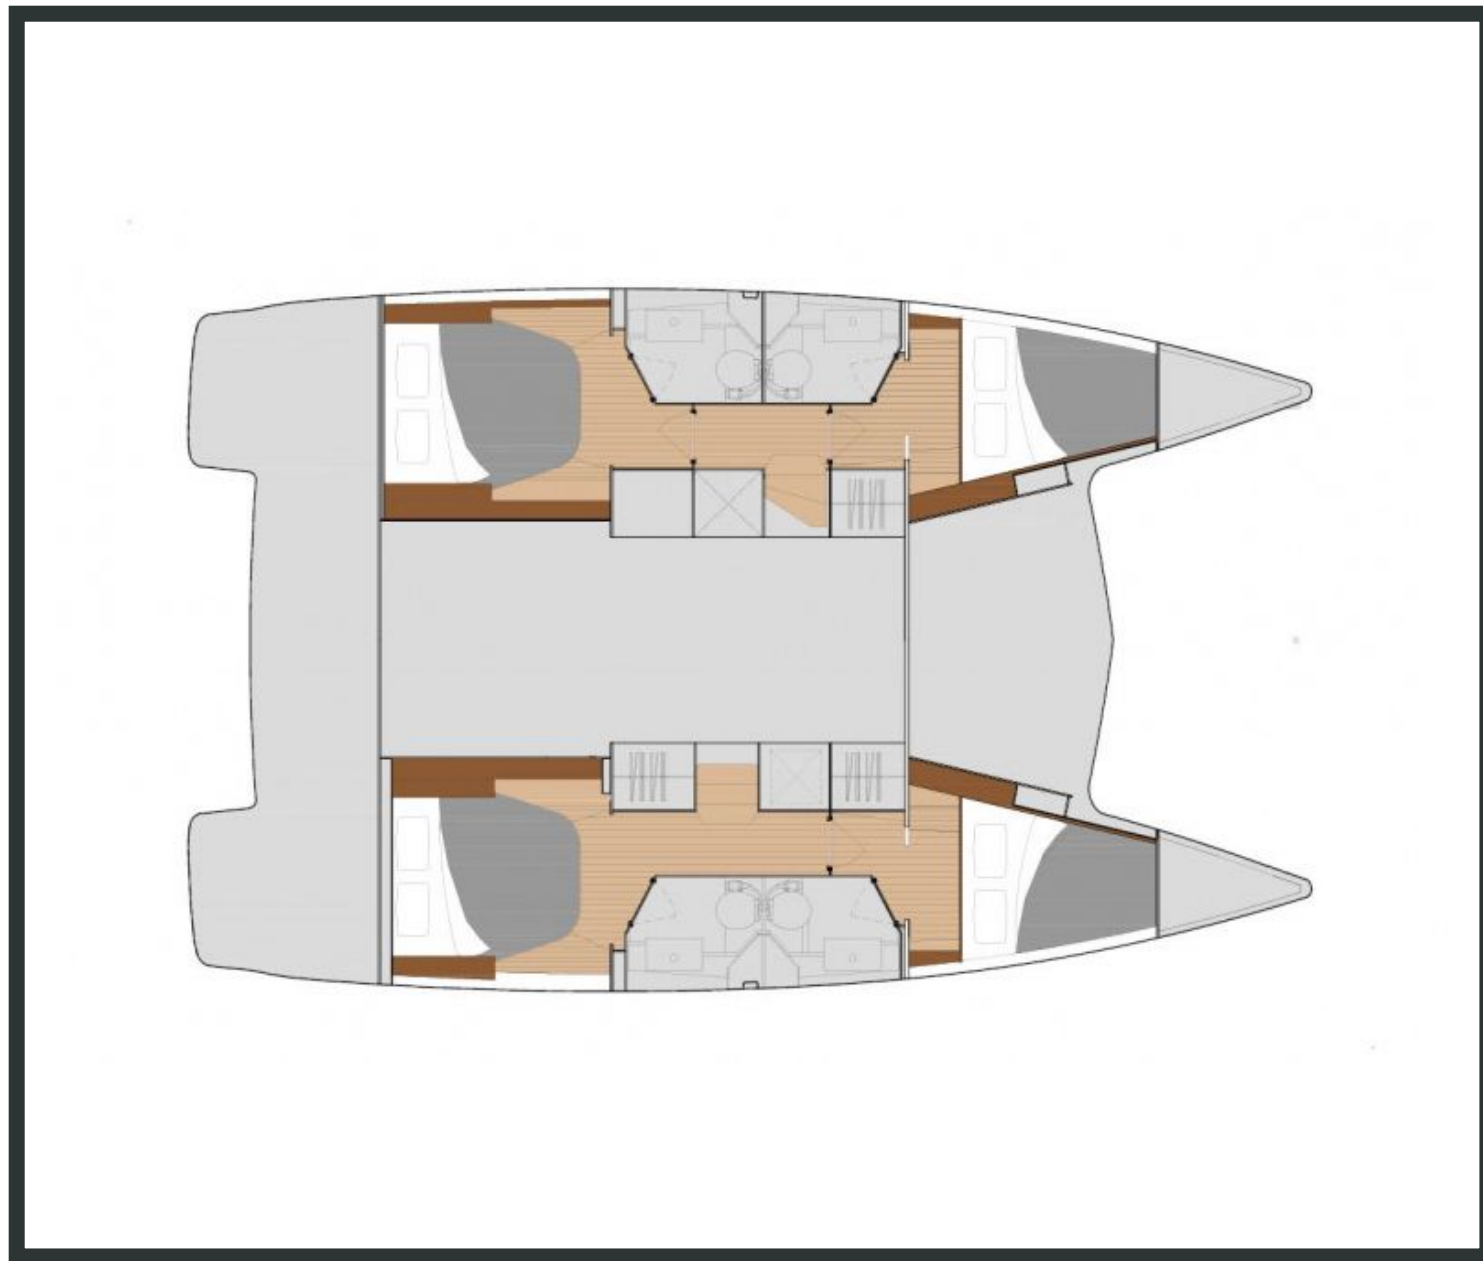

FULL INVENTORY / EQUIPMENT LIST

1. **Galley:** ✓ Bottle Can Opener ✓ Bowls ✓ Bread Knife ✓ Casserole ✓ Cheese Grater
   ✓ Clothes Pegs ✓ Coffee Cups ✓ Coffee Pot Filter Press ✓ Cutting Boards ✓ Drinking Glasses
   ✓ Dust Pan & Brush ✓ Forks ✓ Frying Pans ✓ Gas Stove with Burners & Grill ✓ Kettle ✓ Ladle
   ✓ Lemon Squeezer ✓ Main Dish Plates ✓ Meat Knives ✓ Oven Gloves ✓ Placemats for Pots
   ✓ Plates Small ✓ Plates Soup ✓ Pyrex Oven dish ✓ Refrigerator ✓ Salad Bowls ✓ Saucepans
   ✓ Serving Knives ✓ Serving Plates ✓ Serving Tray ✓ Small Plates ✓ Soup Spoons
   ✓ Spagetti Strainer ✓ Spatula ✓ Tapper Ware ✓ Tea Spoons ✓ Tea Strainer ✓ Tongs
   ✓ Vegetable Knives ✓ Vegetable Peeler ✓ Water Jug ✓ Whisk ✓ Wine Glasses ✓ Wooden Spoons
2. **Miscellaneous:** ✓ Holding Tank(s)
3. **Navigation:** ✓ Binoculars ✓ Divider ✓ Greek Waters Pilot ✓ Hand Bearing Compass
   ✓ Light House Book ✓ Navigation Ruller ✓ Pencil Set ✓ Sea Charts Area Set
4. **Safety:** ✓ Battery Operated Nav. Lights Set ✓ Black Plastic Balls ✓ Black Plastic Cone
   ✓ Bosun's Chair ✓ Distress Flares Box ✓ Distress Mirror ✓ Emergency Tiller ✓ EPIRB
   ✓ Fire Extinguishers ✓ First Aid Kit ✓ Floating Light ✓ Foghorn ✓ Horseshoe Lifebuoy
   ✓ Life Jackets, Adults ✓ Life Jackets, Child ✓ Liferaft ✓ Radar Reflector
   ✓ Safety Harnesses with Belts ✓ Set of Flags, C.N.Q. ✓ Wire Cutter ✓ Wooden Blanks Set
5. **Sails / Covers:** ✓ Bimini Top ✓ Full Batten Main Sail ✓ Furling Genoa ✓ Stern Tent
   ✓ Lazy Bag with Lazy Jacks
6. **Spares / Tools:** ✓ Boat Manuals ✓ Engine(s) Spares Box ✓ Sail Repair Kit ✓ Scissors ✓ Tools Box
   ✓ Torch Light

NEED ASSISTANCE? GET HELP

CHARTER ENQUIRY

SPECIAL OFFERS