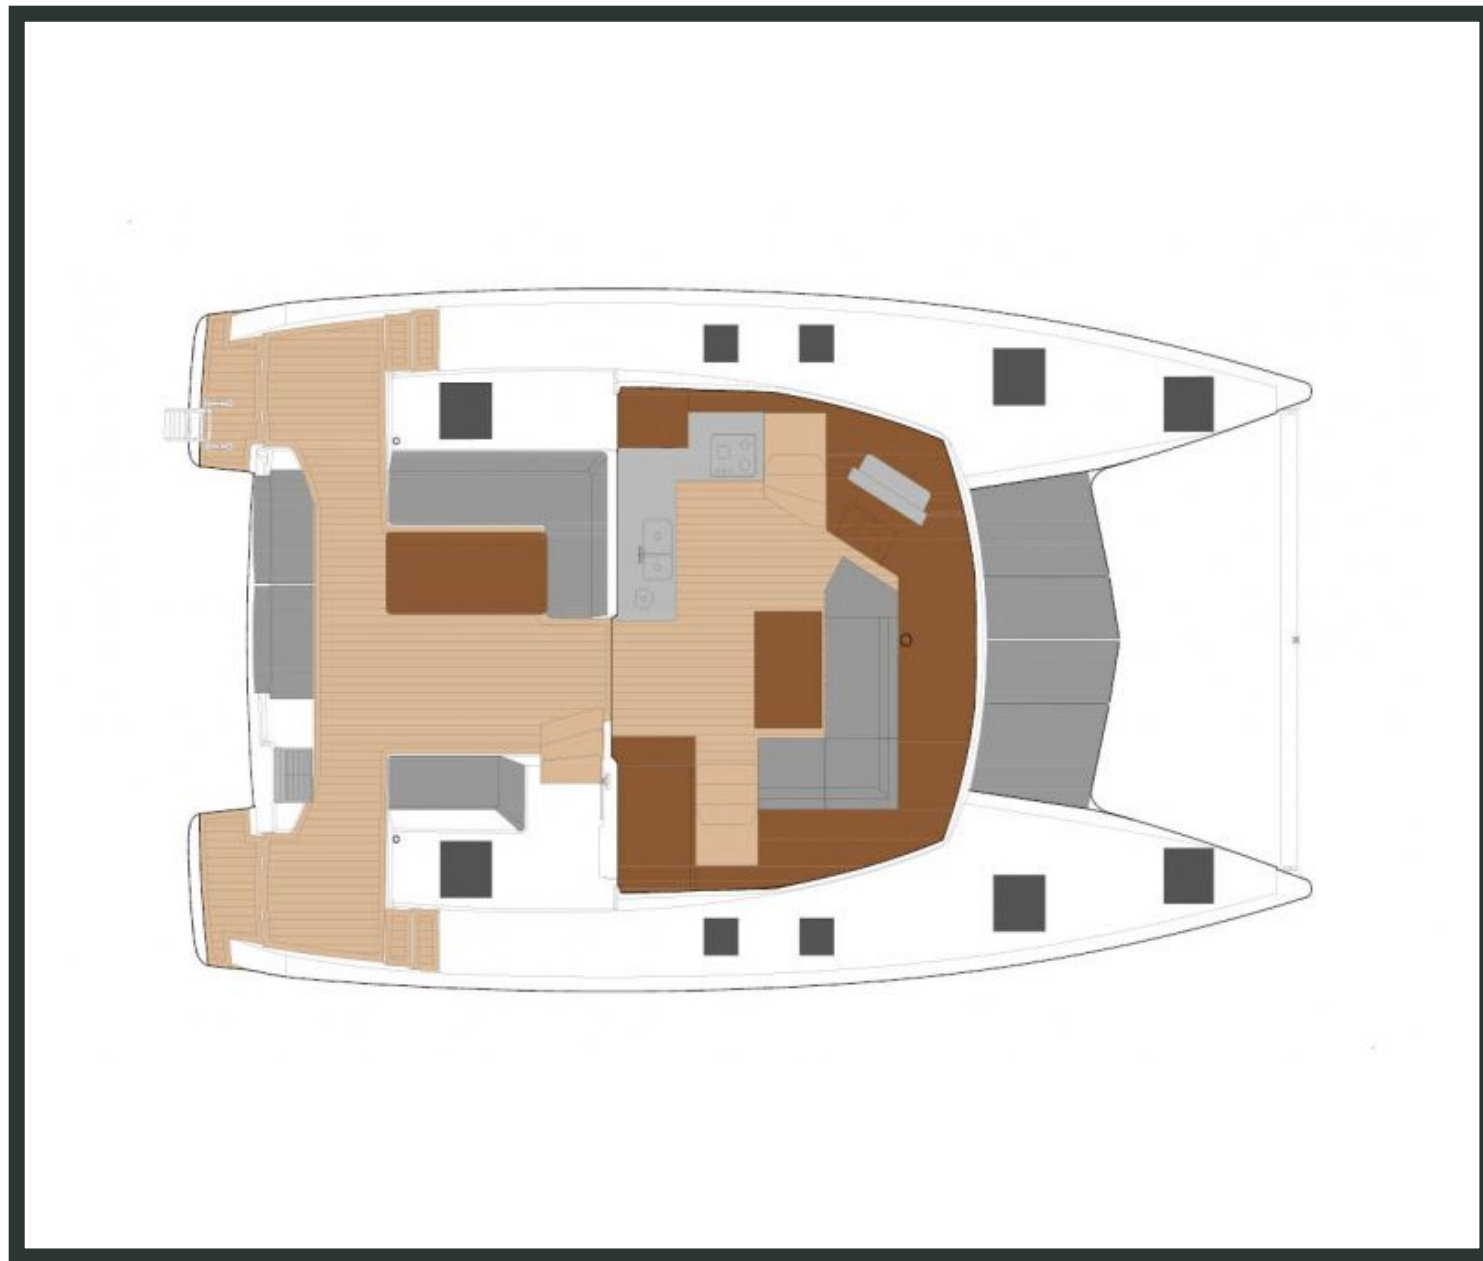

Lucia **40**
Fortuna, Model 2020

Lucia **40 / Fortuna**, Model 2020
10 guests / **4+** cabins / **4+** wc

This yacht is a sleek performer under sail keeping within the confines of the Fountaine Pajot demands for a performance cruising catamaran.

Air Condition

Generator

Solar Panels

From charter bases at: **KOS / RHODES**
 Available as: **BAREBOAT / SKIPPED**

SPECIFICATIONS:

LOA (m)	11.73	Engines (hp)	2x 30
Beam (m)	6.61	Fuel capacity (lt)	300
Draft (m)	1.20	Main sail type	Full Batten
Cabins	4	Genoa type	Furling
Berths	10	Main sail area (sq.m.)	58
Heads	4	Genoa sail area (sq.m.)	37

Lucia 40
Fortuna, Model 2020

FULL INVENTORY / EQUIPMENT LIST

Accommodation: ✓ 4 Double Bed Cabins ✓ 4 Heads ✓ 4 Showers ✓ Saloon Double Bed Convertible

Bedding / Linen: ✓ Hangers ✓ Blankets ✓ Linen & Bedding ✓ Pillows ✓ Pillow Cases ✓ Sheets
 ✓ Towels Bath ✓ Towels Face